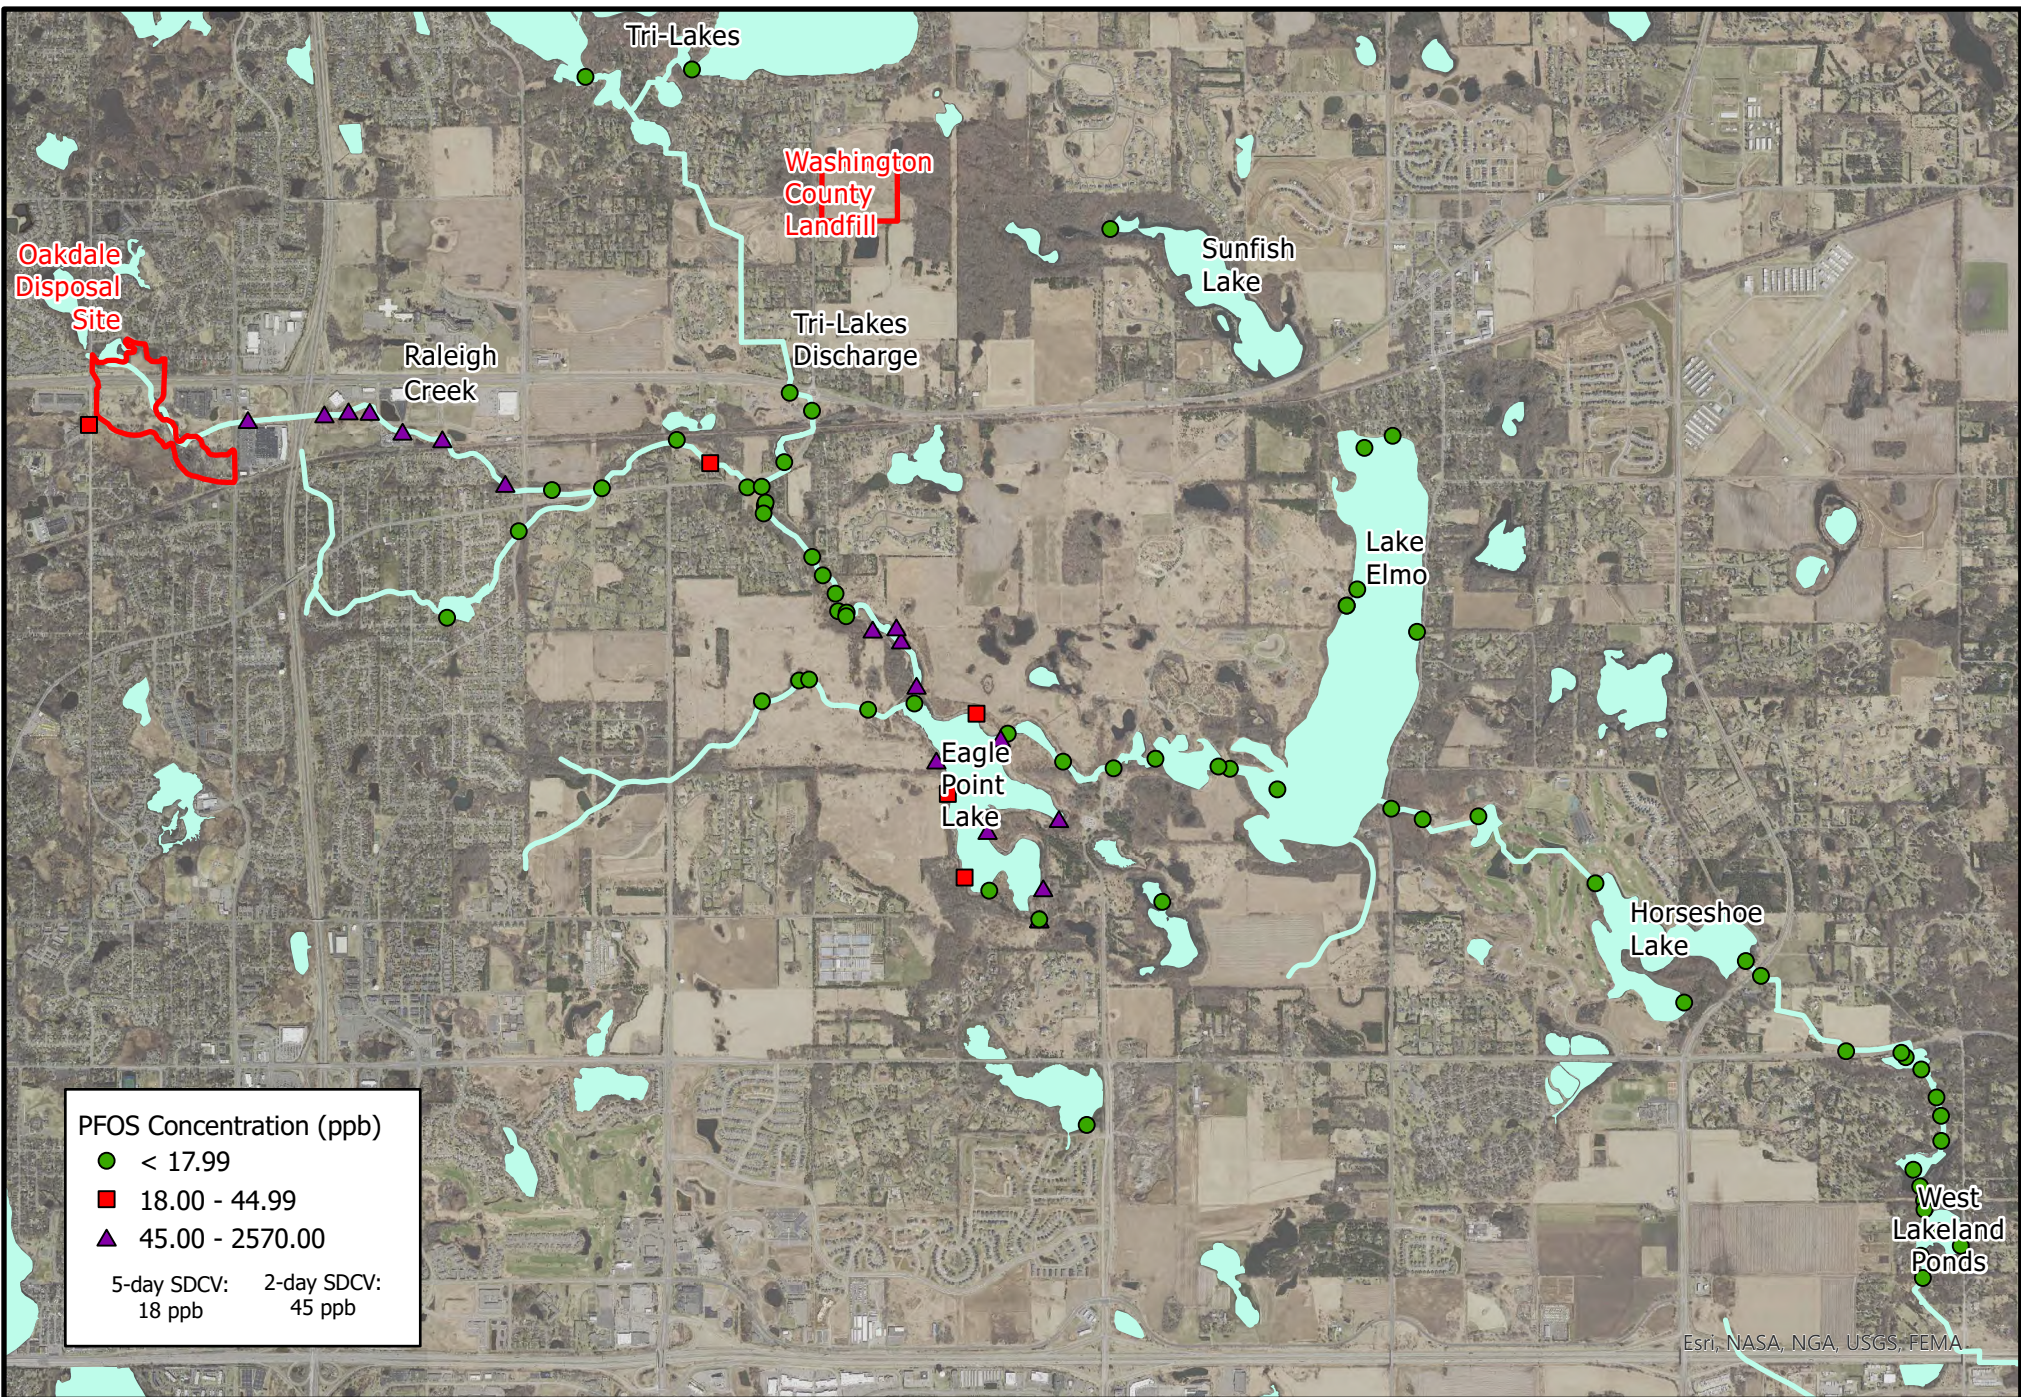

**Raleigh Creek Wetlands
Sediment PFOS Heat Map**

**P1007 Remedial Investigation
Minnesota Pollution Control Agency**

**Raleigh Creek Wetlands
Sediment PFOA Heat Map**

**P1007 Remedial Investigation
Minnesota Pollution Control Agency**

AECOM

Sediment PFOS Heat Map

**P1007 Remedial Investigation
Minnesota Pollution Control Agency**

Sediment PFOA Heat Map

**P1007 Remedial Investigation
Minnesota Pollution Control Agency**

Raleigh Creek Sediment PFOS

**P1007 Remedial Investigation
Minnesota Pollution Control Agency**

Raleigh Creek Sediment PFOA

**P1007 Remedial Investigation
Minnesota Pollution Control Agency**