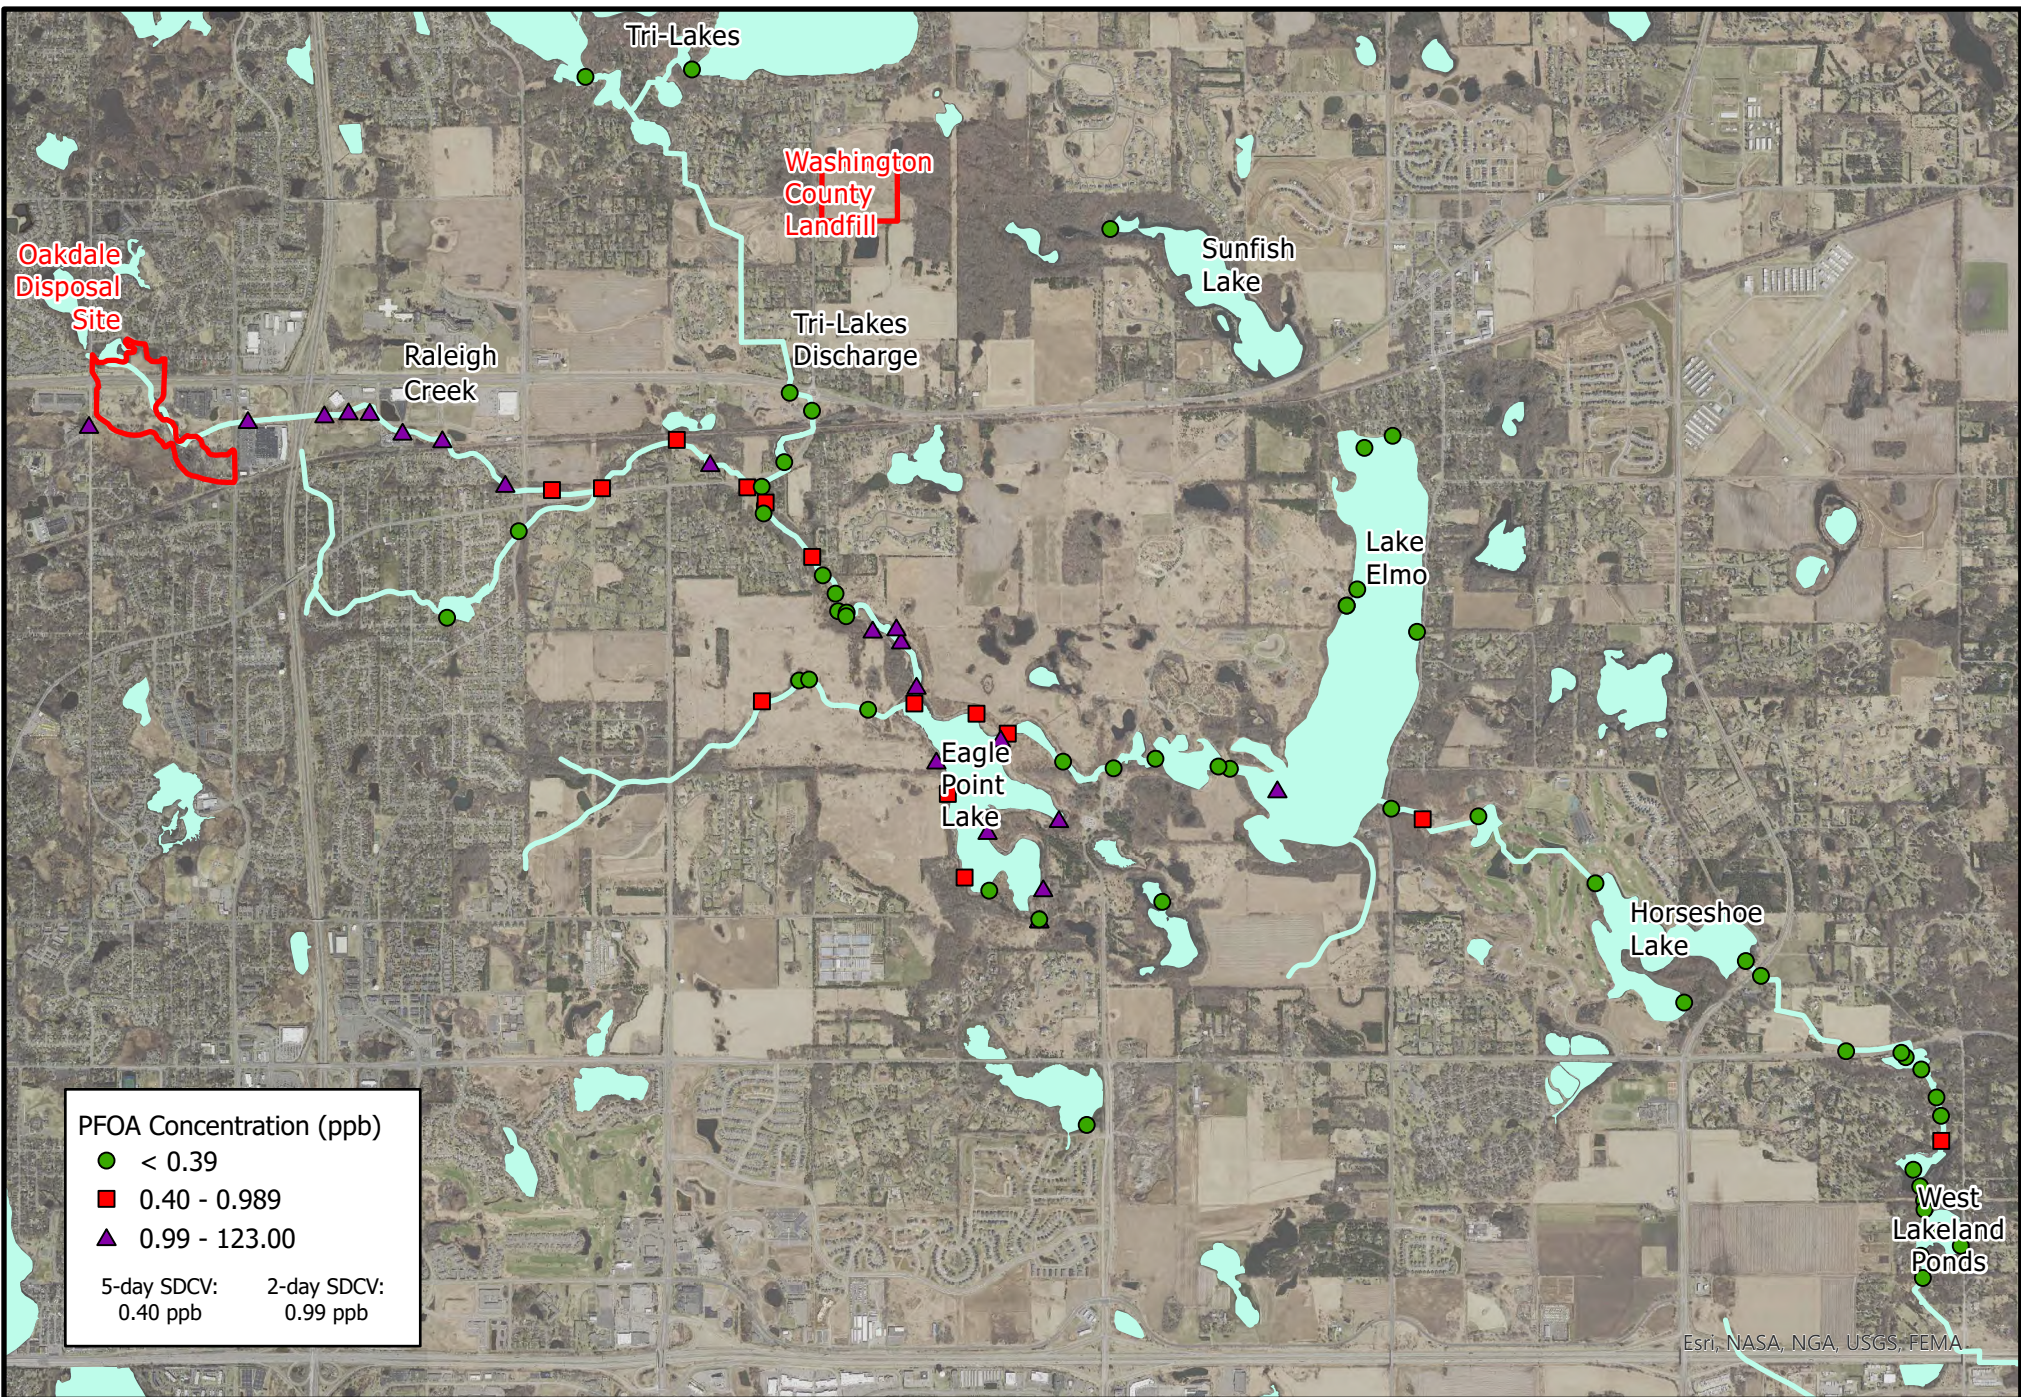

**Raleigh Creek Wetlands
Sediment PFOS Heat Map**

**P1007 Remedial Investigation
Minnesota Pollution Control Agency**

**Raleigh Creek Wetlands
Sediment PFOA Heat Map**

**P1007 Remedial Investigation
Minnesota Pollution Control Agency**

AECOM

Sediment PFOS Heat Map

**P1007 Remedial Investigation
Minnesota Pollution Control Agency**

Sediment PFOA Heat Map

**P1007 Remedial Investigation
Minnesota Pollution Control Agency**

Raleigh Creek Sediment PFOS

**P1007 Remedial Investigation
Minnesota Pollution Control Agency**

Raleigh Creek Sediment PFOA

**P1007 Remedial Investigation
Minnesota Pollution Control Agency**