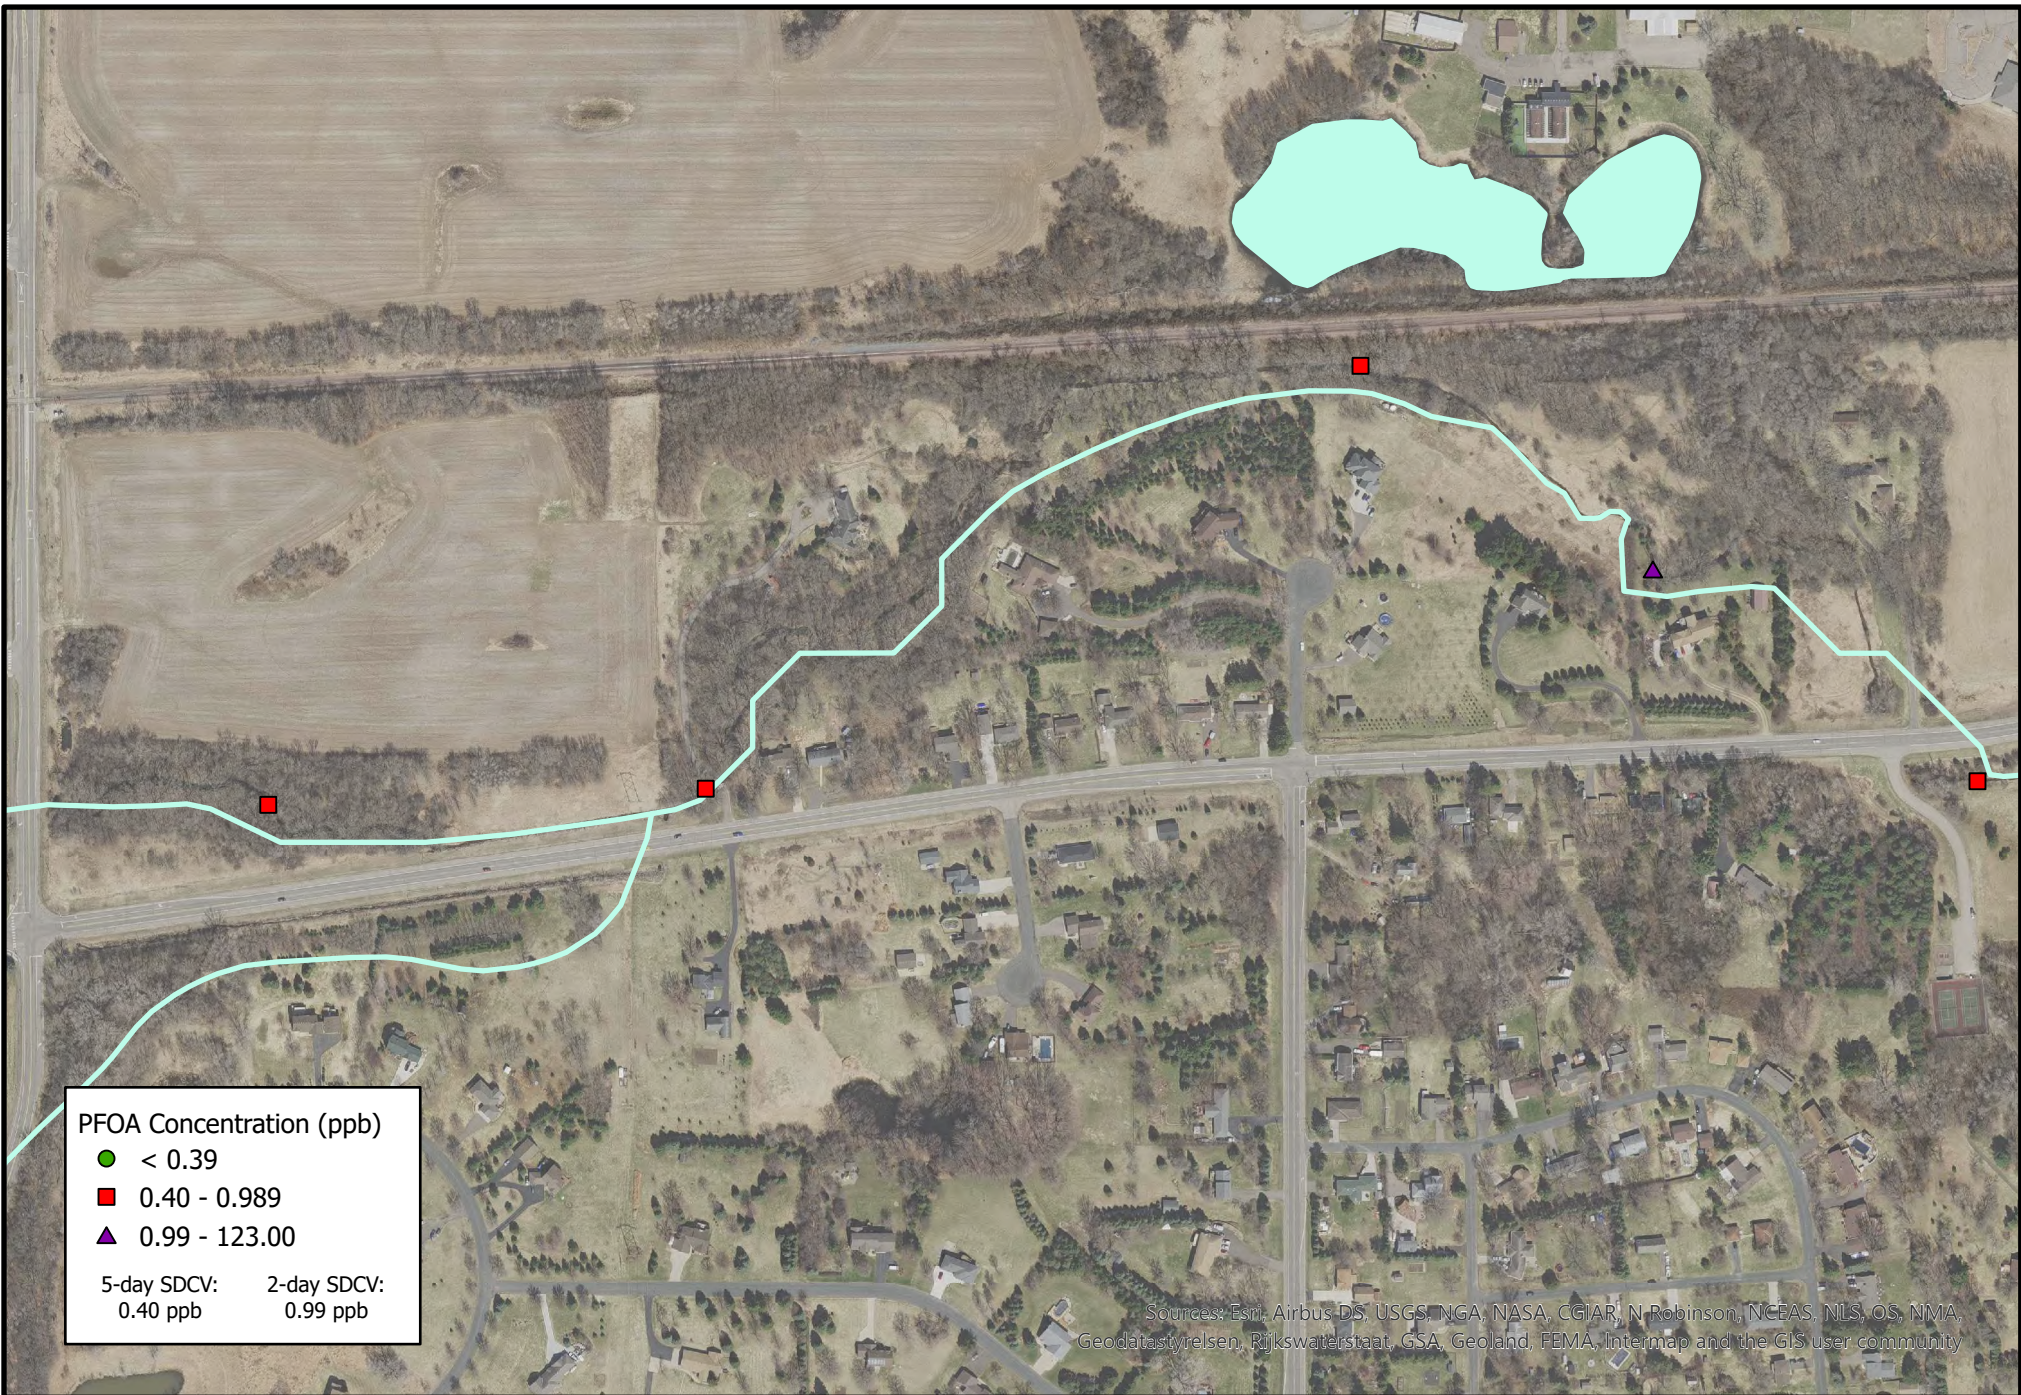

**Raleigh Creek Wetlands
Sediment PFOS Heat Map**

**P1007 Remedial Investigation
Minnesota Pollution Control Agency**

**Raleigh Creek Wetlands
Sediment PFOA Heat Map**

**P1007 Remedial Investigation
Minnesota Pollution Control Agency**

AECOM

Sediment PFOS Heat Map

**P1007 Remedial Investigation
Minnesota Pollution Control Agency**

Sediment PFOA Heat Map

**P1007 Remedial Investigation
Minnesota Pollution Control Agency**

Raleigh Creek Sediment PFOS

**P1007 Remedial Investigation
Minnesota Pollution Control Agency**

Raleigh Creek Sediment PFOA

**P1007 Remedial Investigation
Minnesota Pollution Control Agency**