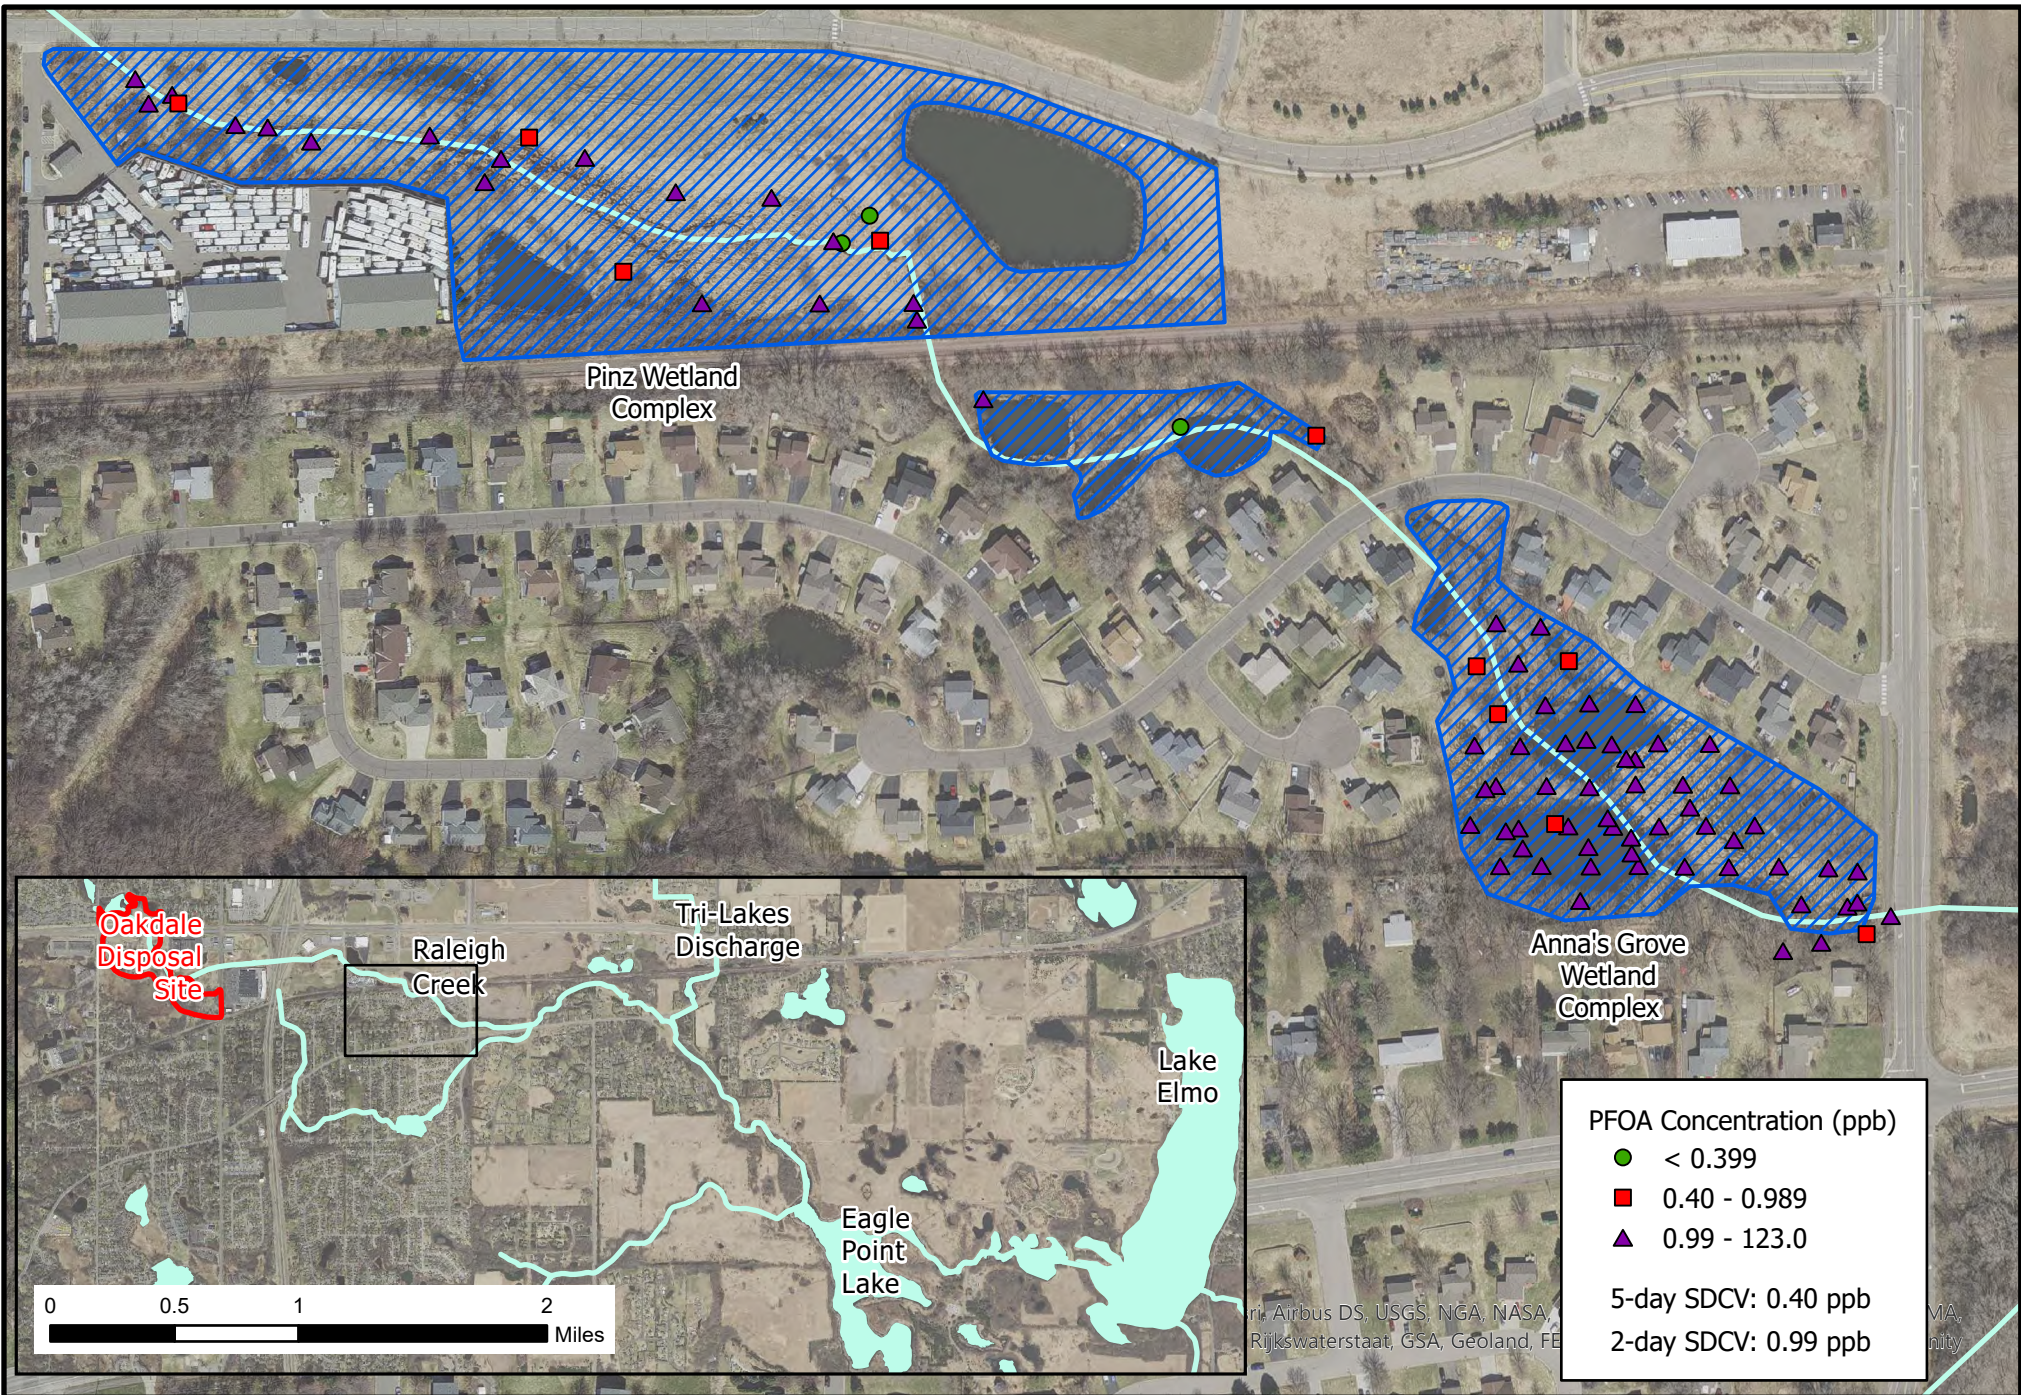

**Raleigh Creek Wetlands
Sediment PFOS Heat Map**

**P1007 Remedial Investigation
Minnesota Pollution Control Agency**

**Raleigh Creek Wetlands
Sediment PFOA Heat Map**

**P1007 Remedial Investigation
Minnesota Pollution Control Agency**

AECOM

Sediment PFOS Heat Map

**P1007 Remedial Investigation
Minnesota Pollution Control Agency**

Sediment PFOA Heat Map

**P1007 Remedial Investigation
Minnesota Pollution Control Agency**

Raleigh Creek Sediment PFOS

**P1007 Remedial Investigation
Minnesota Pollution Control Agency**

Raleigh Creek Sediment PFOA

**P1007 Remedial Investigation
Minnesota Pollution Control Agency**