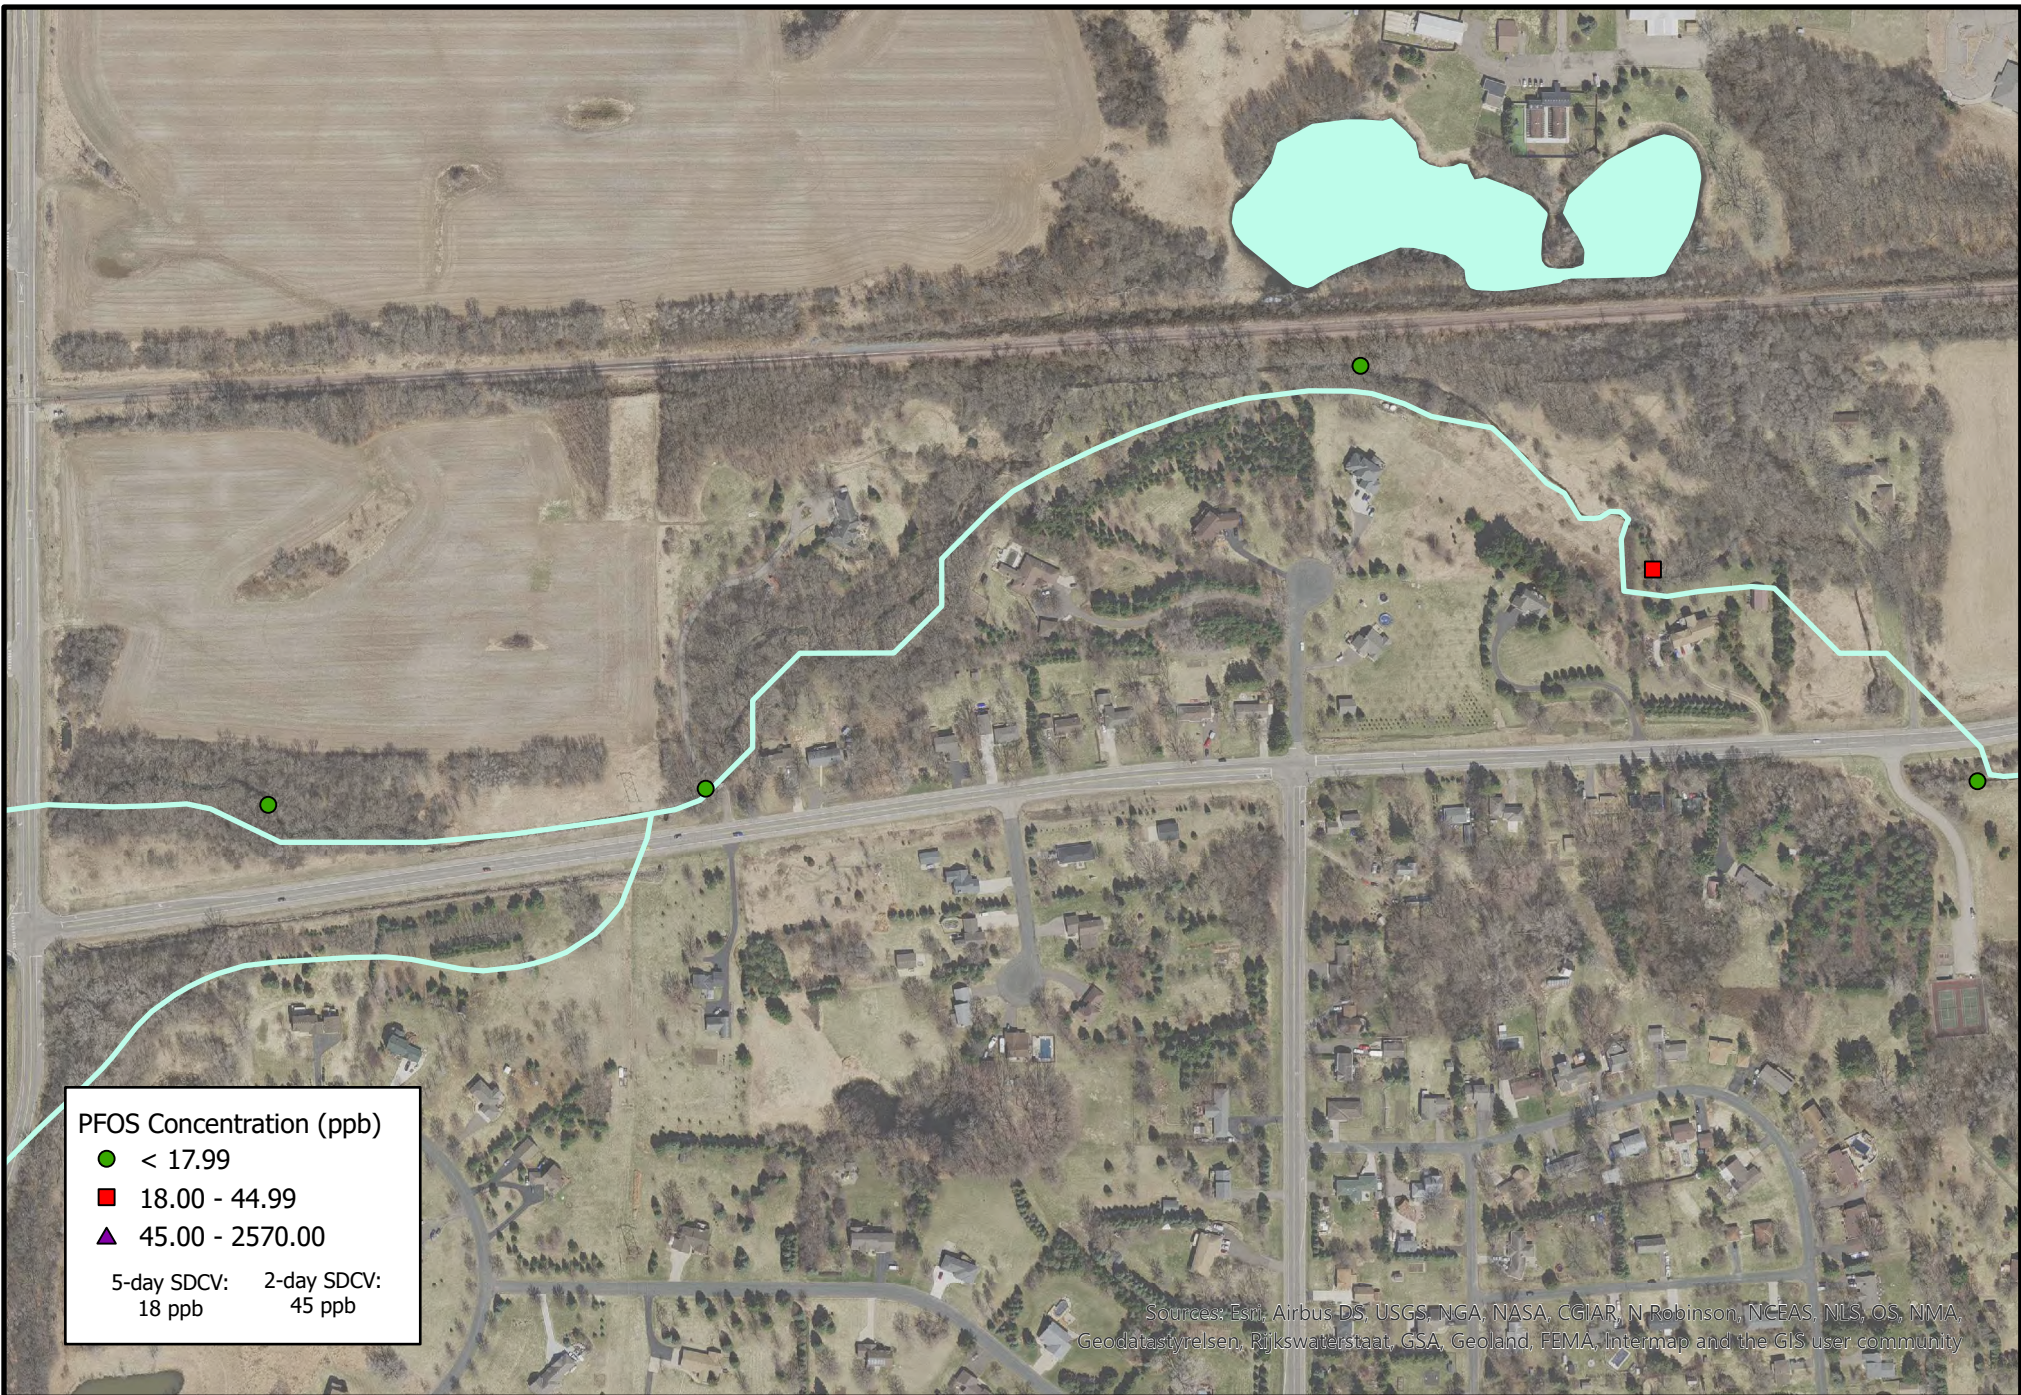

**Raleigh Creek Wetlands
Sediment PFOS Heat Map**

**P1007 Remedial Investigation
Minnesota Pollution Control Agency**

**Raleigh Creek Wetlands
Sediment PFOA Heat Map**

**P1007 Remedial Investigation
Minnesota Pollution Control Agency**

AECOM

Sediment PFOS Heat Map

**P1007 Remedial Investigation
Minnesota Pollution Control Agency**

Sediment PFOA Heat Map

**P1007 Remedial Investigation
Minnesota Pollution Control Agency**

Raleigh Creek Sediment PFOS

**P1007 Remedial Investigation
Minnesota Pollution Control Agency**

Raleigh Creek Sediment PFOA

**P1007 Remedial Investigation
Minnesota Pollution Control Agency**